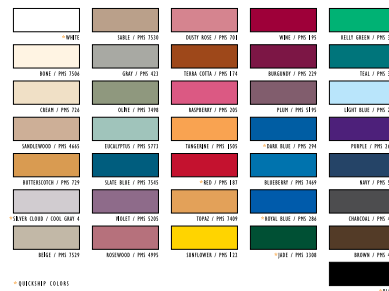

FITTED SETS OFFER THE EASE OF SET-UP WITH A WELL-DESIGNED TAILORED FIT. NO CLIPS NEEDED.

UP TO 4 PMS COLORS

- Up to four PMS ink colors
- Made 29" high for 30" high tables and 41" high for 42" tables
- Image size up to 48" x 20", centered on front panel
- No gradients or half tones
- Choose from 36 fabric colors

FULL COLOR FRONT PANEL

48" x 20", centered on front panel

- CMYK digital print process
- Made 29" high for 30" high tables and 41" high for 42" tables
- Image size up to 48" x 20", centered on front panel
- Choose from 36 fabric colors

FULL COLOR FRONT PANEL

Unlimited image size on front panel

- CMYK digital print process
- Made 29" high for 30" high tables and 41" high for 42" tables
- Unlimited image size on front panel
- Front panel printed on white fabric
- Choose from 36 fabric colors