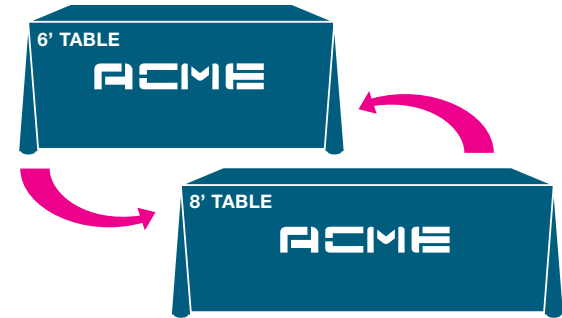

ADJUST 2 FIT

COVER A 6' OR 8' TABLE WITH ONE THROW COVER!

- Contact us for sizes and printing methods
- Choose from 36 fabric colors