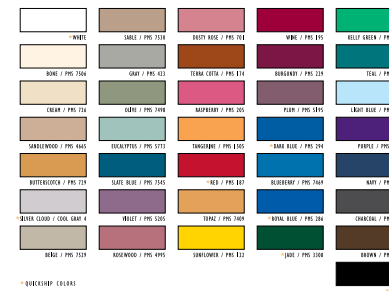

FITTED SETS OFFER THE EASE OF SET-UP WITH A WELL-DESIGNED TAILORED FIT. NO CLIPS NEEDED.

UP TO 4 PMS COLORS

- Up to four PMS ink colors
- Made 29" high for 30" high tables and 41" high for 42" tables
- Image size up to 48" x 20", centered on front panel
- No gradients or half tones
- Choose from 36 fabric colors

FULL COLOR FRONT PANEL

48" x 20", centered on front panel

- CMYK digital print process
- Made 29" high for 30" high tables and 41" high for 42" tables
- Image size up to 48" x 20", centered on front panel
- Choose from 36 fabric colors

FULL COLOR FRONT PANEL

Unlimited image size on front panel

- CMYK digital print process
- Made 29" high for 30" high tables and 41" high for 42" tables
- Unlimited image size on front panel
- Front panel printed on white fabric
- Choose from 36 fabric colors