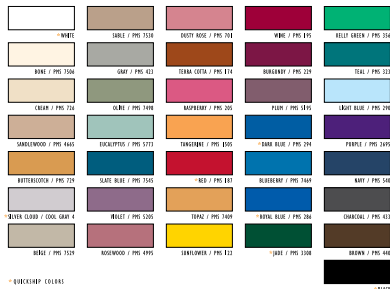

6' OR 8' THROW COVERS

A FAST AND ECONOMICAL WAY TO COVER YOUR TABLES AND OTHER EXHIBIT ITEMS. NO CLIPS NEEDED.

UP TO 4 PMS COLORS

- Up to four PMS ink colors
- Made 28" high for 30" high tables
- Image size up to 48" x 20", centered on front panel
- No gradients or half tones
- Choose from 36 fabric colors

FULL COVERAGE

- CMYK Full Coverage
- Made 28" high for 30" high tables and 40" high for 42" tables
- Image size is unlimited
- Available in Economy (falls to the floor on three sides with a 6" drop in the back).
- All products printed on white fabric

FITTED SETS OFFER THE EASE OF SET-UP WITH A WELL-DESIGNED TAILORED FIT. NO CLIPS NEEDED.

UP TO 4 PMS COLORS

- Up to four PMS ink colors
- Made 29" high for 30" high tables and 41" high for 42" tables
- Image size up to 48" x 20", centered on front panel
- No gradients or half tones
- Choose from 36 fabric colors

FULL COLOR FRONT PANEL

Unlimited image size on front panel

- CMYK digital print process
- Made 29" high for 30" high tables and 41" high for 42" tables
- Unlimited image size on front panel
- Front panel printed on white fabric
- Choose from 36 fabric colors