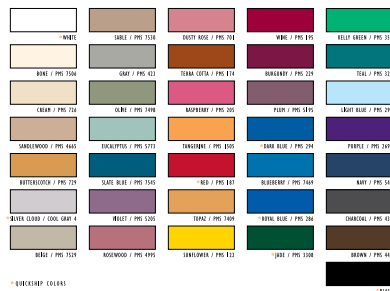

FITTED SETS OFFER THE EASE OF SET-UP WITH A WELL-DESIGNED TAILORED FIT. NO CLIPS NEEDED.

UP TO 4 PMS COLORS

- Up to four PMS ink colors
- Made 29" high for 30" high tables and 41" high for 42" tables
- Image size up to 48" x 20", centered on front panel
- No gradients or half tones
- Choose from 36 fabric colors

FULL COLOR FRONT PANEL

48" x 20", centered on front panel

- CMYK digital print process
- Made 29" high for 30" high tables and 41" high for 42" tables
- Image size up to 48" x 20", centered on front panel
- Choose from 36 fabric colors